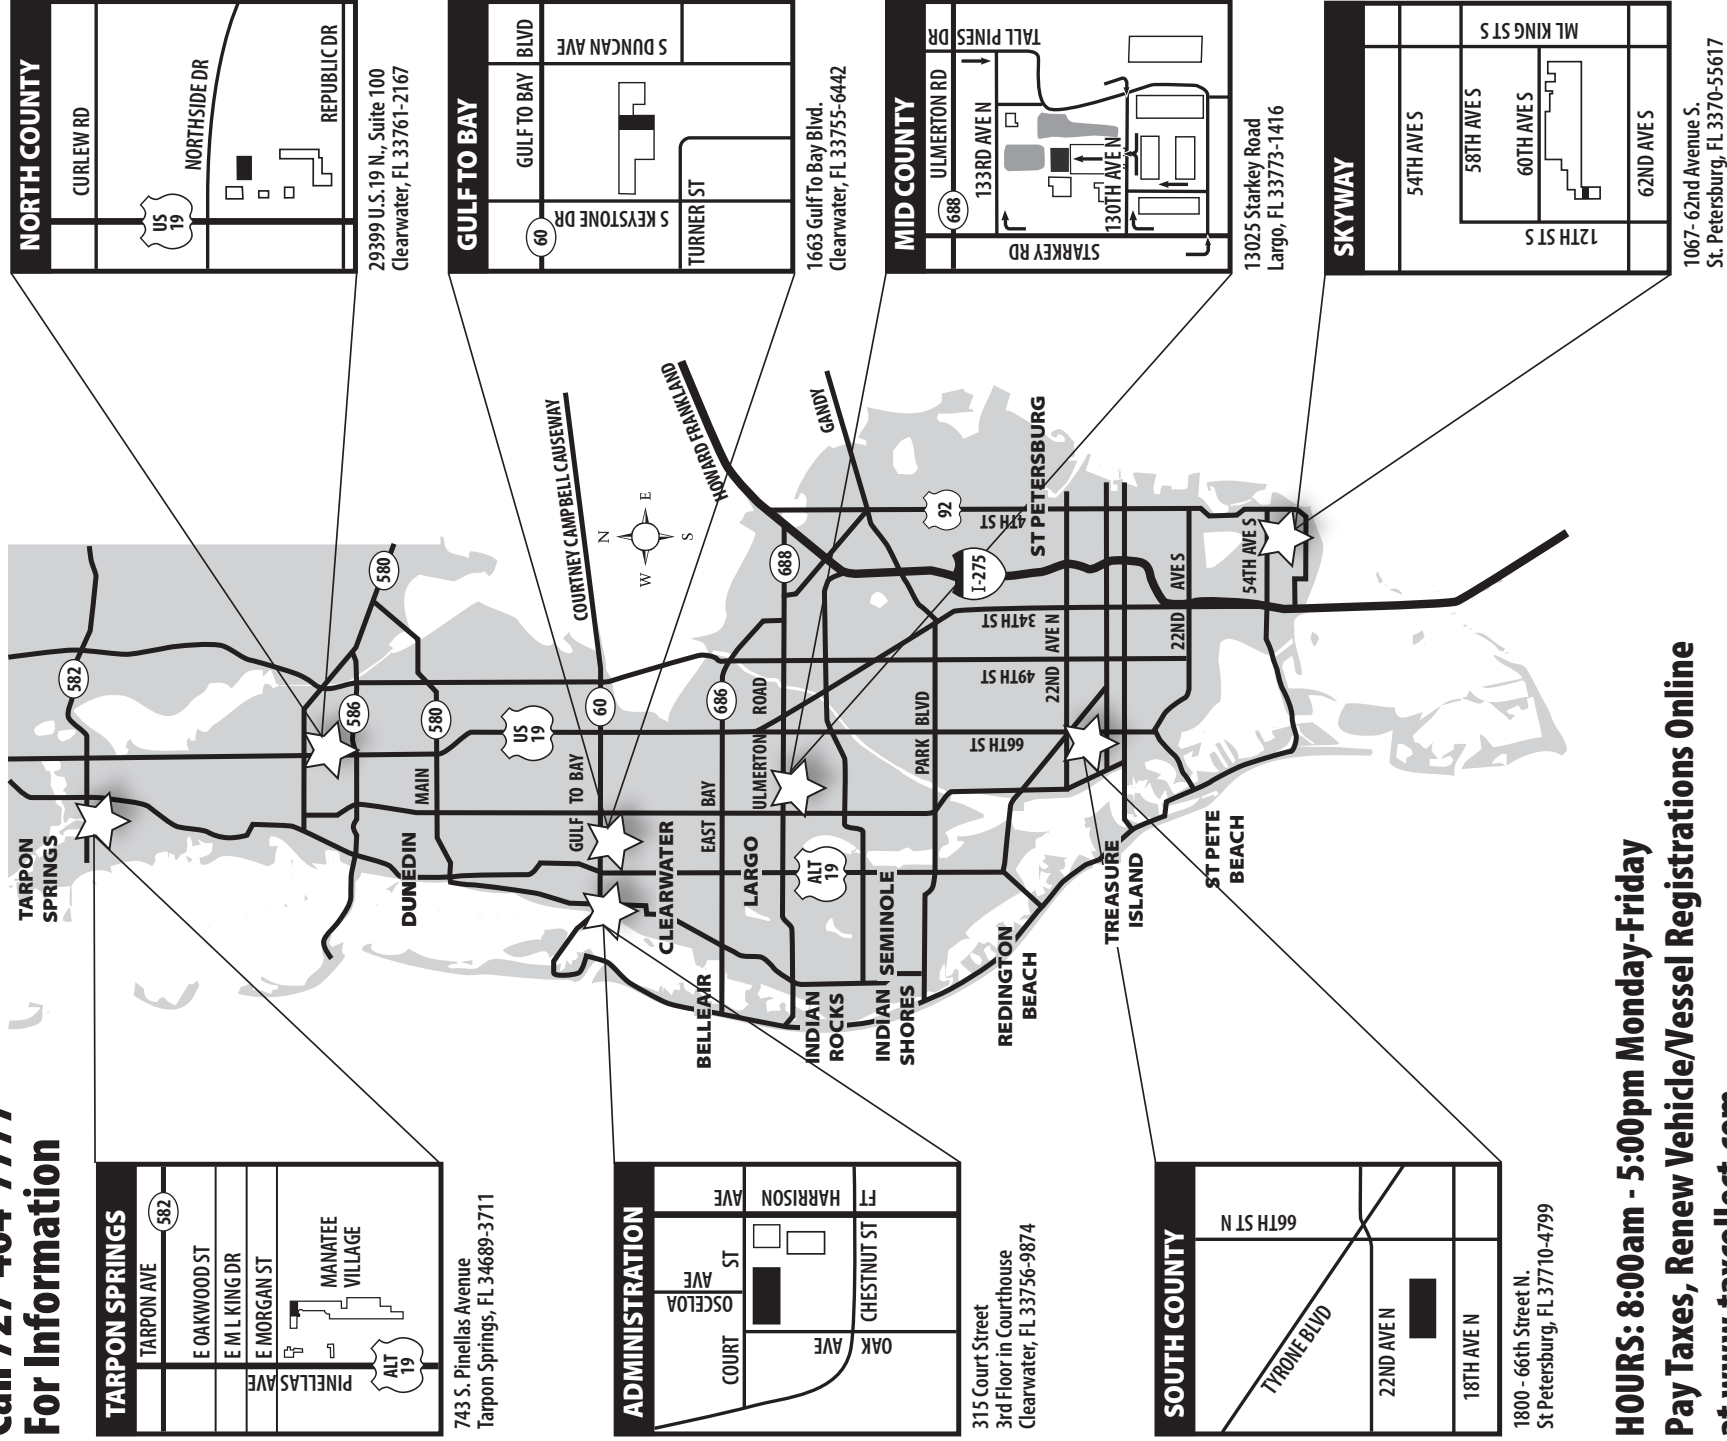

www.taxcollect.com

World-Class Service, Anytime, Any Place

HOURS: 8:00am - 5:00pm Monday-Friday
Pay Taxes, Renew Vehicle/Vessel Registrations Online
at www.taxcollect.com